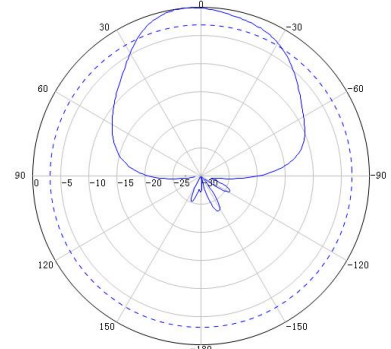

Vertical pattern

1800MHz