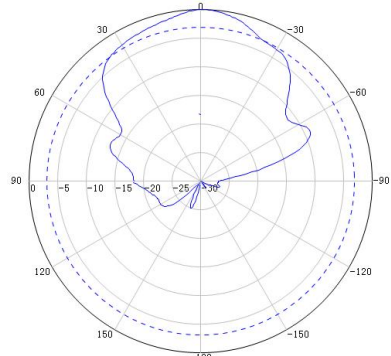

Horizontal pattern

SANNY TELECOM EQUIPMENT CO., LIMITED

Address: Room 201 Building 1, Wanyang Industrial Park, No.82 Xiaotang Industrial Avenue, Shishan Town, Nanhai District, Foshan City 528223, Guangdong Province, China

Tel: +86 757 8766 0070

Fax: +86 757 8766 0500

Email: sales@sannytelecom.com

Website: www.sannytelecom.com