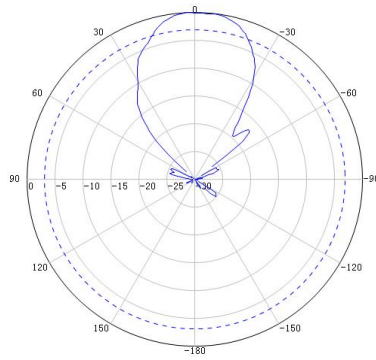

Vertical pattern

3500MHz