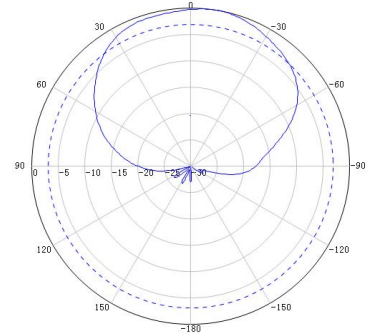

Operational Temperature	-40°C to +65°C

Horizontal pattern