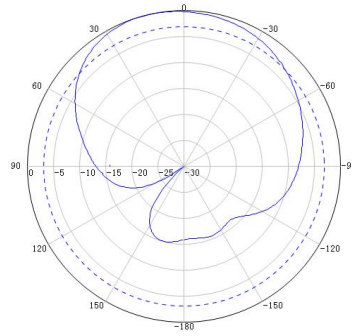

Operational Temperature	-40°C to +65°C

Horizontal pattern