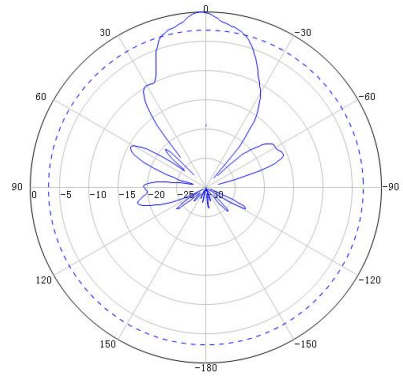

5300MHz

SANNY TELECOM EQUIPMENT CO., LIMITED

Address: Room 201 Building 1, Wanyang Industrial Park, No.82 Xiaotang Industrial Avenue,
Shishan Town, Nanhai District, Foshan City 528223, Guangdong Province, China

Tel: +86 757 8766 0070

Fax: +86 757 8766 0500

Email: sales@sannytelecom.com

Website: www.sannytelecom.com