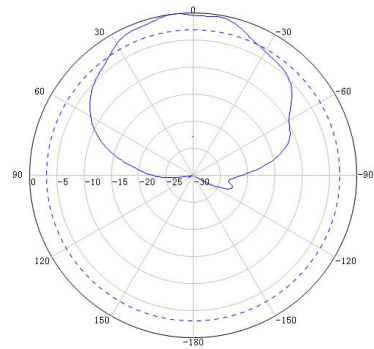

Horizontal pattern

SANNY TELECOM EQUIPMENT CO., LIMITED

Address: Room 201 Building 1, Wanyang Industrial Park, No.82 Xiaotang Industrial Avenue, Shishan Town, Nanhai District, Foshan City 528223, Guangdong Province, China

Tel: +86 757 8766 0070

Fax: +86 757 8766 0500

Email: sales@sannytelecom.com

Website: www.sannytelecom.com