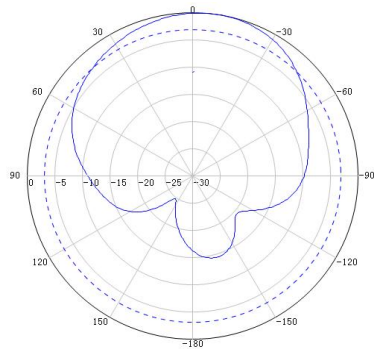

Vertical pattern

800MHz