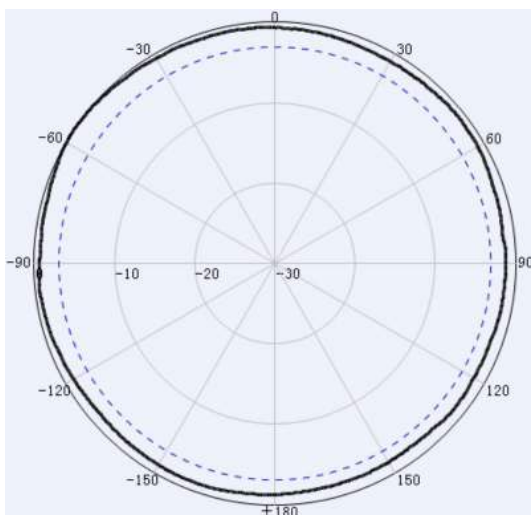

## 2400-2500MHz 9dBi Omni Antenna

Model	STO24G9
<b>Electrical Specifications</b>	
Frequency Range	2400-2500MHz
Polarization	Vertical
Gain	9dBi
VSWR	≤1.5
Horizontal Beamwidth	360°
Vertical Beamwidth	12°
Nominal Impedance	50Ω
Maximum Power	50W
Lightning protection	DC Ground
<b>Mechanical Specifications</b>	
Connector	N-Female
Mounting Mast size	Φ30-Φ50mm
Dimensions	Φ20x740mm
Weight	0.75 KG
Max. Wind Velocity	210km/h
Operating Temperature	-40~+60℃