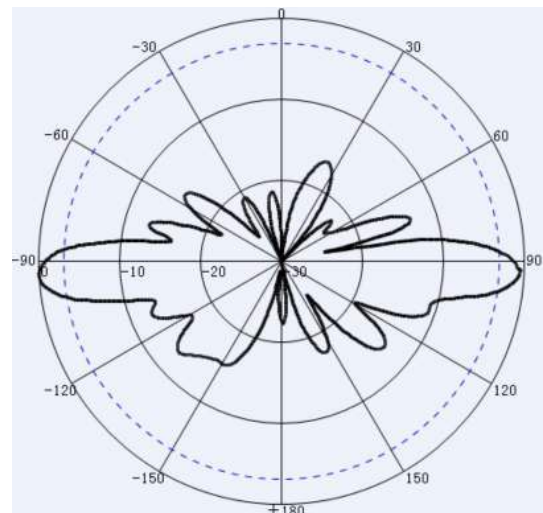

E

SANNY TELECOM EQUIPMENT CO., LIMITED

Address: Room 201 Building 1, Wanyang Industrial Park, No.82 Xiaotang Industrial Avenue,
Shishan Town, Nanhai District, Foshan City 528223, Guangdong Province, China

Tel: +86 757 8766 0070

Fax: +86 757 8766 0500

Email: sales@sannytelecom.com

Website: www.sannytelecom.com