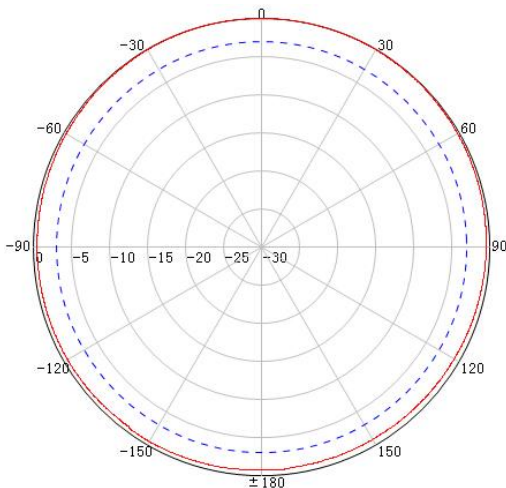

## 698-960/1710-2700MHz 4dBi Outdoor Omni Antenna

Model	STO0727G4-PRO
<b>Electrical Specifications</b>	
Frequency Range	698-960/1710-2700MHz
Polarization	Vertical
VSWR	≤1.8
Gain	4dBi
Horizontal Beamwidth	360°
Vertical Beamwidth	60°
Input Impedance	50Ω
Max.Power	50W
Lightning Protection	DC Ground
<b>Mechanical Specifications</b>	
Connector	N-female
Mount Type	Mast Mount
Dimensions	190x66x66mm
Antenna weight	0.37kg
<b>Reflector material</b>	<b>Brass</b>
Radome material	UV-ABS
Radome color	White
Wind Speed, maximum	216 km/h
Operating Temperature	-40°C to +60 °C

**H-POL**

**V-POL**