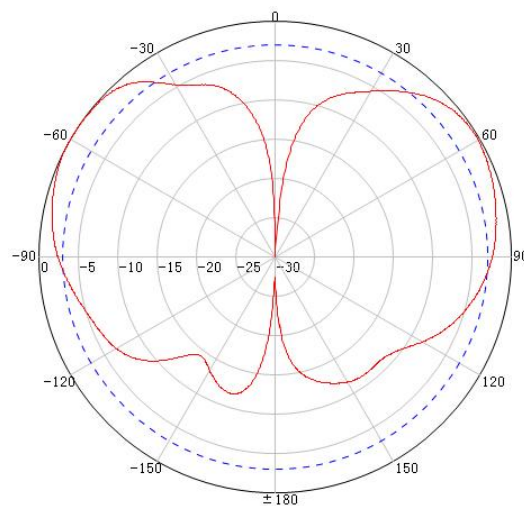

## 698-960/1710-2700MHz 4dBi Outdoor Omni Antenna

Model	STO0727G4-PRO
<b>Electrical Specifications</b>	
Frequency Range	698-960/1710-2700MHz
Polarization	Vertical
VSWR	≤1.8
Gain	4dBi
Horizontal Beamwidth	360°
Vertical Beamwidth	60°
Input Impedance	50Ω
Max.Power	50W
Lightning Protection	DC Ground
<b>Mechanical Specifications</b>	
Connector	N-female
Mount Type	Mast Mount
Dimensions	190x66x66mm
Antenna weight	0.37kg
<b>Reflector material</b>	<b>Brass</b>
Radome material	UV-ABS
Radome color	White
Wind Speed, maximum	216 km/h
Operating Temperature	-40°C to +60 °C

**H-POL**

**V-POL**