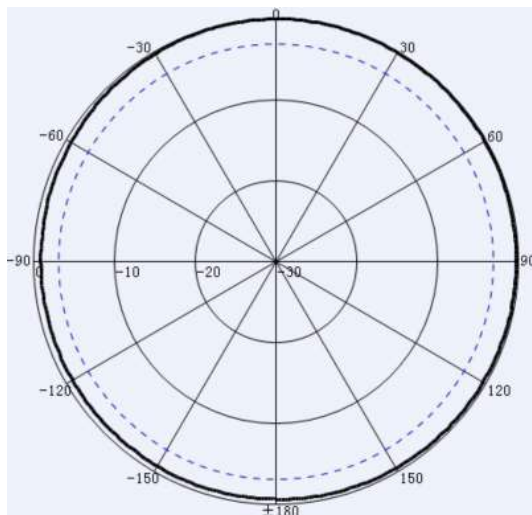

## 2400-2500MHz High-performance 12dBi Omni Antenna

Model	STO24G12-PRO
<b>Electrical Specifications</b>	
Frequency Range	2400-2500MHz
Polarization	Vertical
Gain	12dBi
VSWR	≤1.5
Vertical Beamwidth	360°
Horizontal Beamwidth	8°
Nominal Impedance	50Ω
Maximum Power	100W
Lightning Protection	DC Ground

<b>Mechanical Specifications</b>	
Connector	N-Female
Mounting Mast Size	Φ30-50mm
Dimensions	Φ38x1030mm
Weight	1.5 KG
Max. Wind Velocity	210km/h
Operating Temperature	-40~+60℃

H

E