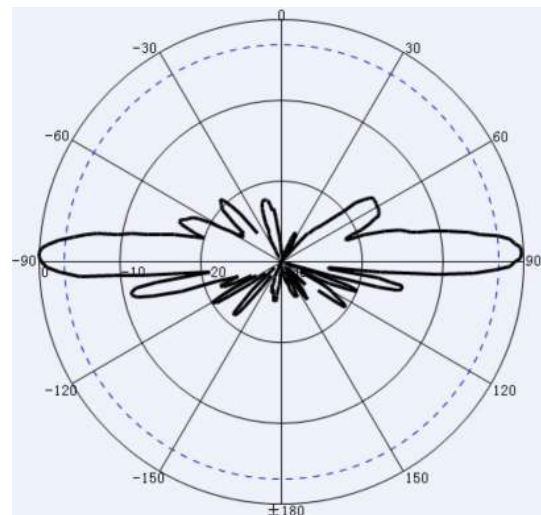

## 2400-2500MHz High-performance 12dBi Omni Antenna

Model	STO24G12-PRO
<b>Electrical Specifications</b>	
Frequency Range	2400-2500MHz
Polarization	Vertical
Gain	12dBi
VSWR	≤1.5
Vertical Beamwidth	360°
Horizontal Beamwidth	8°
Nominal Impedance	50Ω
Maximum Power	100W
Lightning Protection	DC Ground

<b>Mechanical Specifications</b>	
Connector	N-Female
Mounting Mast Size	Φ30-50mm
Dimensions	Φ38x1030mm
Weight	1.5 KG
Max. Wind Velocity	210km/h
Operating Temperature	-40~+60℃

H

E