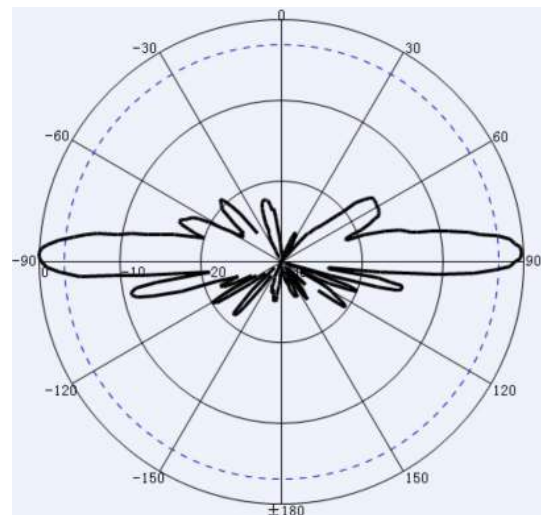

## 2400-2500MHz High-performance 15dBi Omni Antenna

Model	STO24G15-PRO
<b>Electrical Specifications</b>	
Frequency Range	2400-2500MHz
Polarization	Vertical
Gain	15dBi
VSWR	≤1.5
Vertical Beamwidth	360°
Horizontal Beamwidth	6°
Nominal Impedance	50Ω
Maximum Power	100W
Lightning Protection	DC Ground

<b>Mechanical Specifications</b>	
Connector	N-Female
Mounting Mast Size	Φ30-50mm
Dimensions	Φ38x1470mm
Weight	1.8 KG
Max. Wind Velocity	210km/h
Operating Temperature	-40~+60℃

H

E