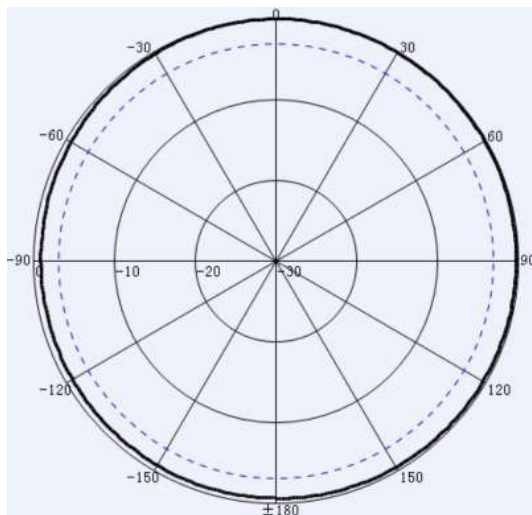

## 2400-2500MHz High-performance 15dBi Omni Antenna

Model	STO24G15-PRO
<b>Electrical Specifications</b>	
Frequency Range	2400-2500MHz
Polarization	Vertical
Gain	15dBi
VSWR	≤1.5
Vertical Beamwidth	360°
Horizontal Beamwidth	6°
Nominal Impedance	50Ω
Maximum Power	100W
Lightning Protection	DC Ground

<b>Mechanical Specifications</b>	
Connector	N-Female
Mounting Mast Size	Φ30-50mm
Dimensions	Φ38x1470mm
Weight	1.8 KG
Max. Wind Velocity	210km/h
Operating Temperature	-40~+60℃

H

E