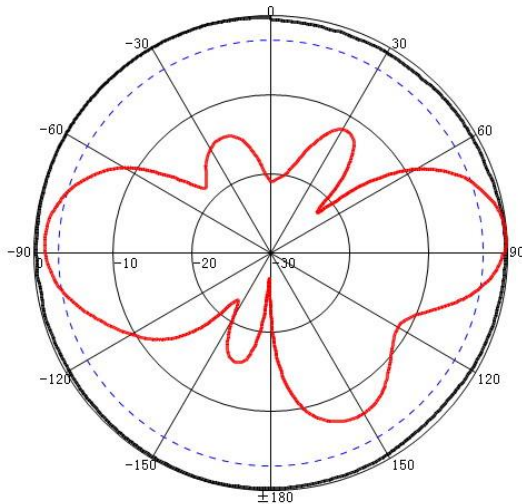

Freq:890MHz
Date:2013-12-25
Elevation:H-plane
Polar-Across:Main
Polarization:Vertical
Max:-8.84dB
HPBW(3dB):360.00°
FBR:0.16dB

Freq:890MHz
Date:2013-12-25
Elevation:V-plane
Polar-Across:Main
Polarization:Vertical
Max:-12.31dB
HPBW(3dB):28.46°
FBR:1.36dB

Gain:5.38dBi