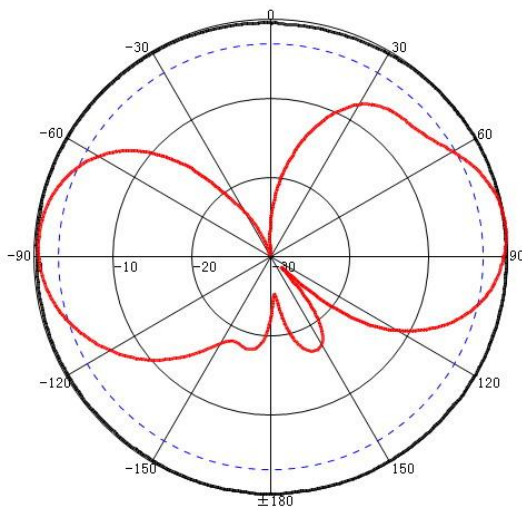

Freq:960MHz
Date:2013-12-25
Elevation:H-plane
Polar-Across:Main
Polarization:Vertical
Max:-8.96dB
HPBW(3dB):360.00°
FBR:0.00dB

Freq:960MHz
Date:2013-12-25
Elevation:V-plane
Polar-Across:Main
Polarization:Vertical
Max:-10.43dB
HPBW(3dB):41.34°
FBR:0.55dB

Gain:4.88dBi

SANNY TELECOM EQUIPMENT CO., LTD

Address: Room 201 Building 1, Wanyang Industrial Park, No.82 Xiaotang Industrial Avenue, Shishan Town, Nanhai District, Foshan City 528223, Guangdong Province, China

Tel: +86 757 8766 0070

Fax: +86 757 8766 0500

Email: sales@sannytelecom.com

Website: www.sannytelecom.com