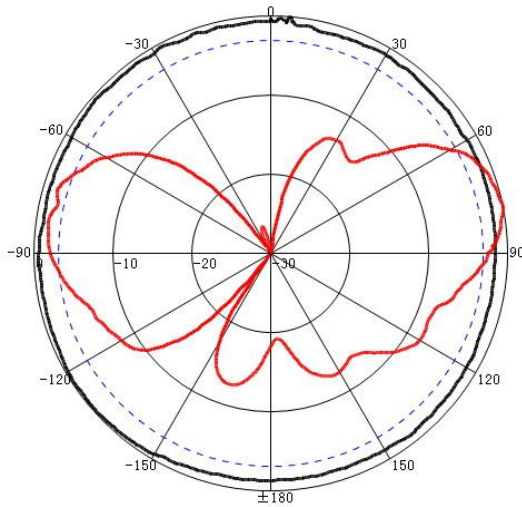

## 824-960MHz 6dBi Omni Antenna

Model	STO9G6
<b>Electrical Specifications</b>	
Frequency Range	824-960MHz
Polarization	Vertical
Gain	6dBi
VSWR	≤1.5
Horizontal Beamwidth	360°
Vertical Beamwidth	30°
Nominal Impedance	50Ω
Maximum Power	100W
Lightning protection	DC Ground
<b>Mechanical Specifications</b>	
Connector	N-Female
Mounting Type	Mast Mount
Dimensions	Φ20x600mm
Mounting Mast size	Φ30-Φ55mm
Weight	0.6 kg
Max. Wind Velocity	210km/h
Operating Temperature	-40~+60℃

## Radiation Pattern

Freq:824MHz  
 Date:2013-12-25  
 Elevation:H-plane  
 Polar-Across:Main  
 Polarization:Vertical  
 Max:-11.18dB  
 HPBW(3dB):360.00°  
 FBR:0.66dB

Freq:824MHz  
 Date:2013-12-25  
 Elevation:V-plane  
 Polar-Across:Main  
 Polarization:Vertical  
 Max:-11.57dB  
 HPBW(3dB):31.30°  
 FBR:1.55dB