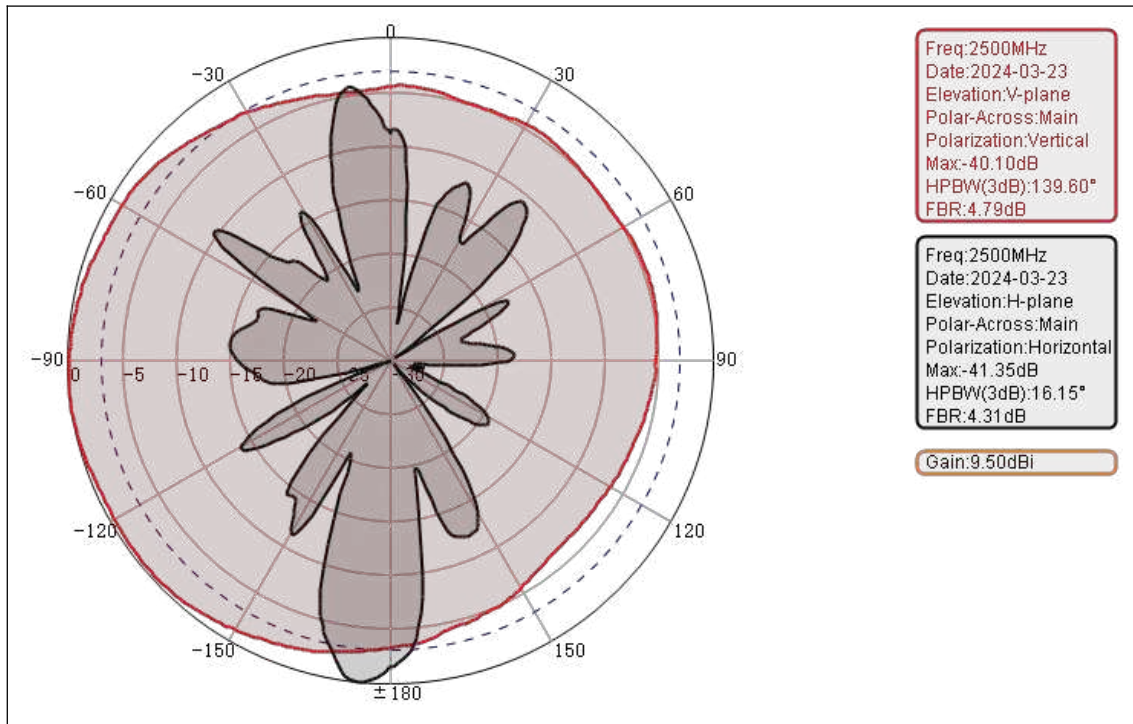

1710MHz

2700MHz

SANNY TELECOM EQUIPMENT CO., LTD

Address: Room 201 Building 1, Wanyang Industrial Park, No.82 Xiaotang Industrial Avenue,
Shishan Town, Nanhai District, Foshan City 528223, Guangdong Province, China

Tel: +86 757 8766 0070

Fax: +86 757 8766 0500

Email: sales@sannytelecom.com

Website: www.sannytelecom.com