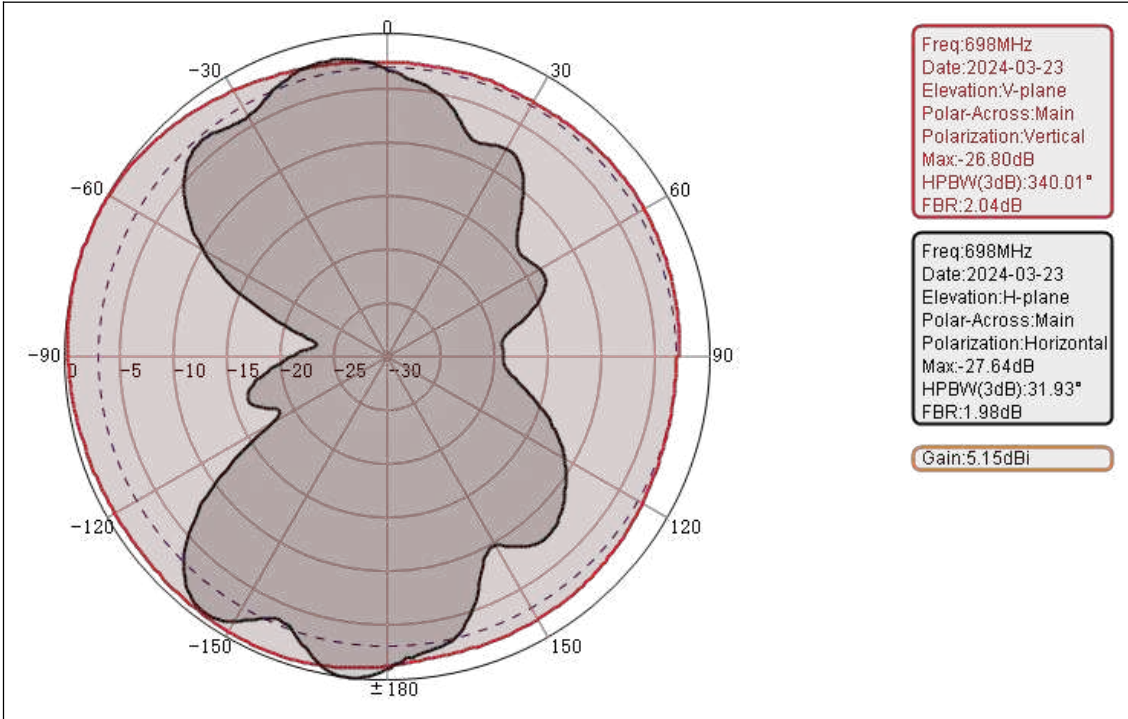

698MHz

SANNY TELECOM EQUIPMENT CO., LTD

Address: Room 201 Building 1, Wanyang Industrial Park, No.82 Xiaotang Industrial Avenue, Shishan Town, Nanhai District, Foshan City 528223, Guangdong Province, China

Tel: +86 757 8766 0070

Email: sales@sannytelecom.com

Fax: +86 757 8766 0500

Website: www.sannytelecom.com