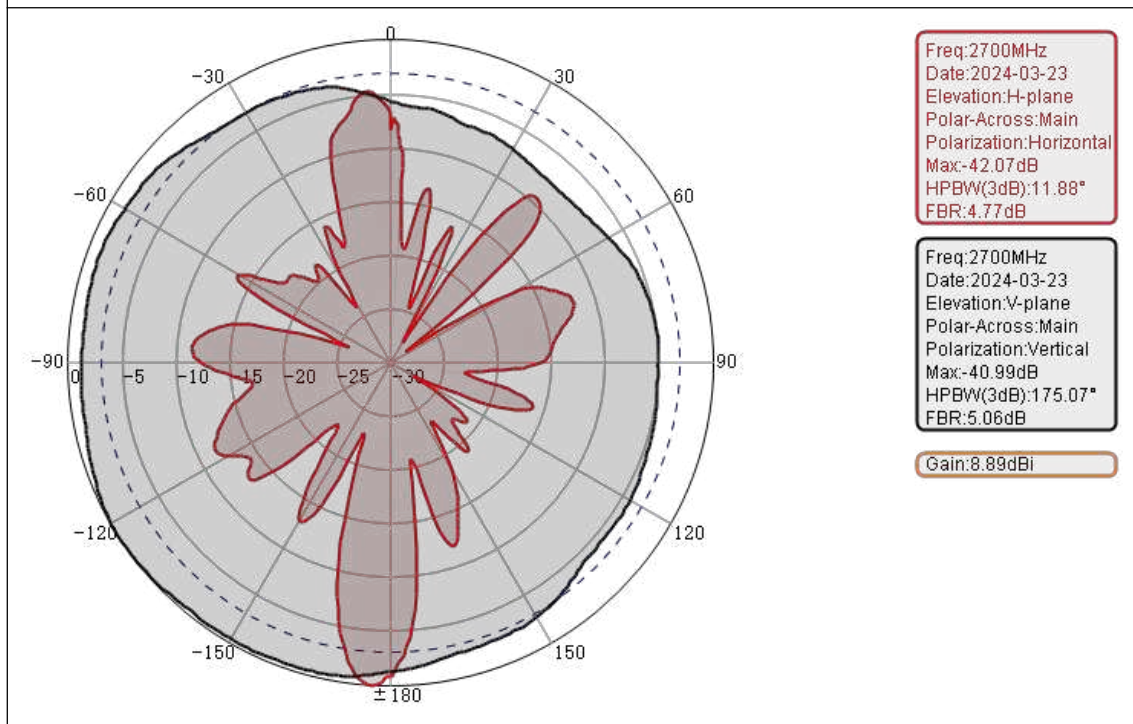

2700MHz

SANNY TELECOM EQUIPMENT CO., LTD

Address: Room 201 Building 1, Wanyang Industrial Park, No.82 Xiaotang Industrial Avenue,
Shishan Town, Nanhai District, Foshan City 528223, Guangdong Province, China

Tel: +86 757 8766 0070

Fax: +86 757 8766 0500

Email: sales@sannytelecom.com

Website: www.sannytelecom.com