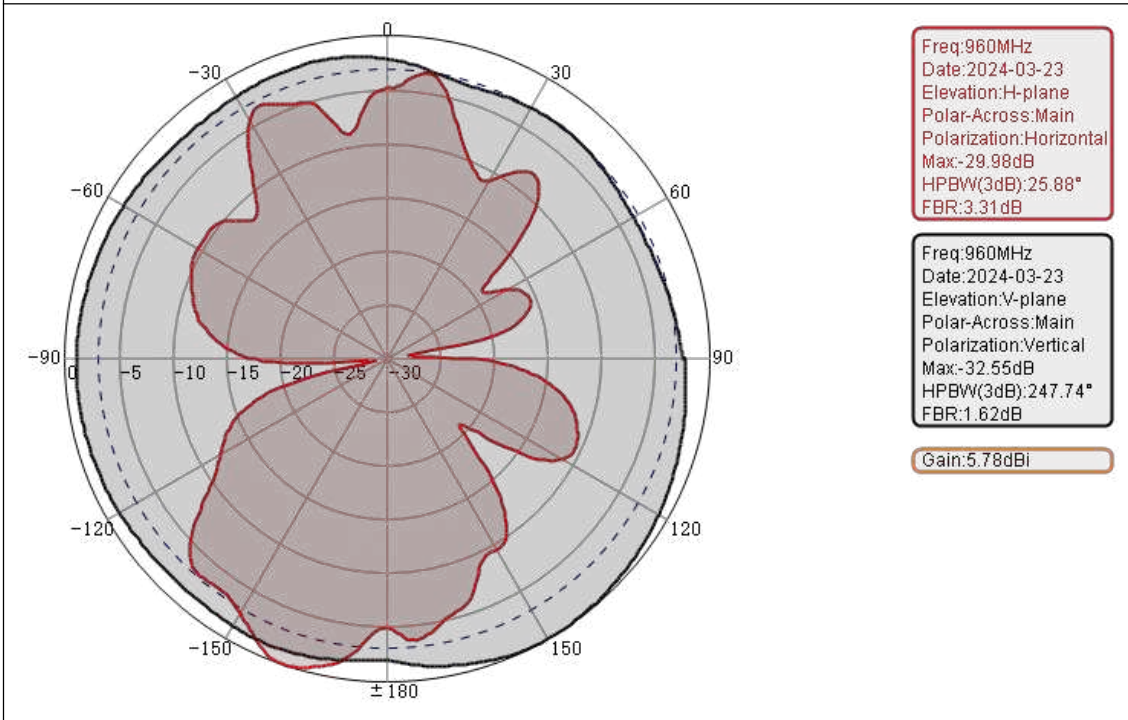

960MHz

SANNY TELECOM EQUIPMENT CO., LTD

Address: Room 201 Building 1, Wanyang Industrial Park, No.82 Xiaotang Industrial Avenue, Shishan Town, Nanhai District, Foshan City 528223, Guangdong Province, China

Tel: +86 757 8766 0070

Email: sales@sannytelecom.com

Fax: +86 757 8766 0500

Website: www.sannytelecom.com