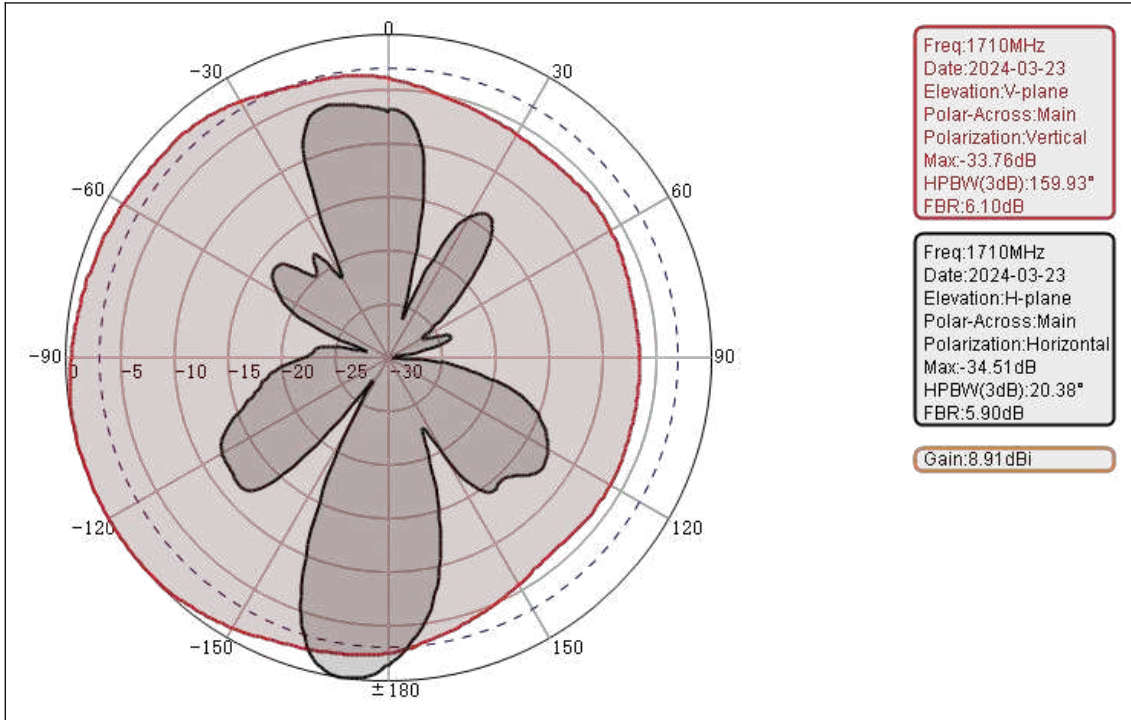

1710MHz

SANNY TELECOM EQUIPMENT CO., LTD

Address: Room 201 Building 1, Wanyang Industrial Park, No.82 Xiaotang Industrial Avenue,
Shishan Town, Nanhai District, Foshan City 528223, Guangdong Province, China

Tel: +86 757 8766 0070

Fax: +86 757 8766 0500

Email: sales@sannytelecom.com

Website: www.sannytelecom.com