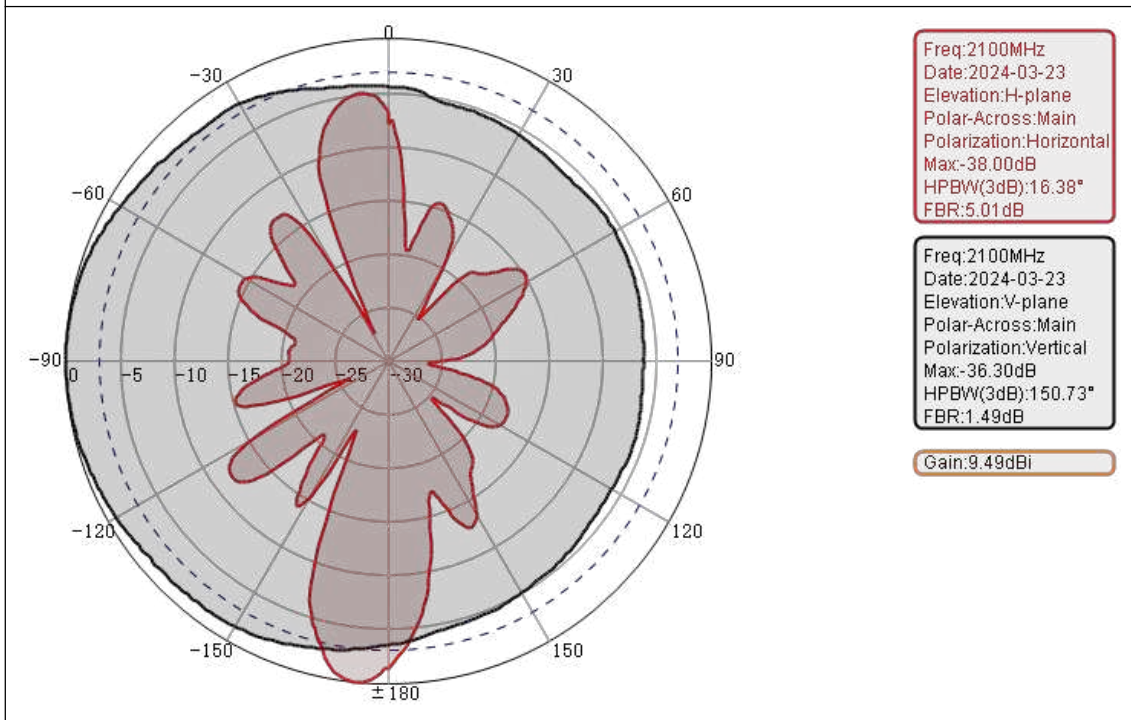

2100MHz

SANNY TELECOM EQUIPMENT CO., LTD

Address: Room 201 Building 1, Wanyang Industrial Park, No.82 Xiaotang Industrial Avenue,
Shishan Town, Nanhai District, Foshan City 528223, Guangdong Province, China

Tel: +86 757 8766 0070

Fax: +86 757 8766 0500

Email: sales@sannytelecom.com

Website: www.sannytelecom.com